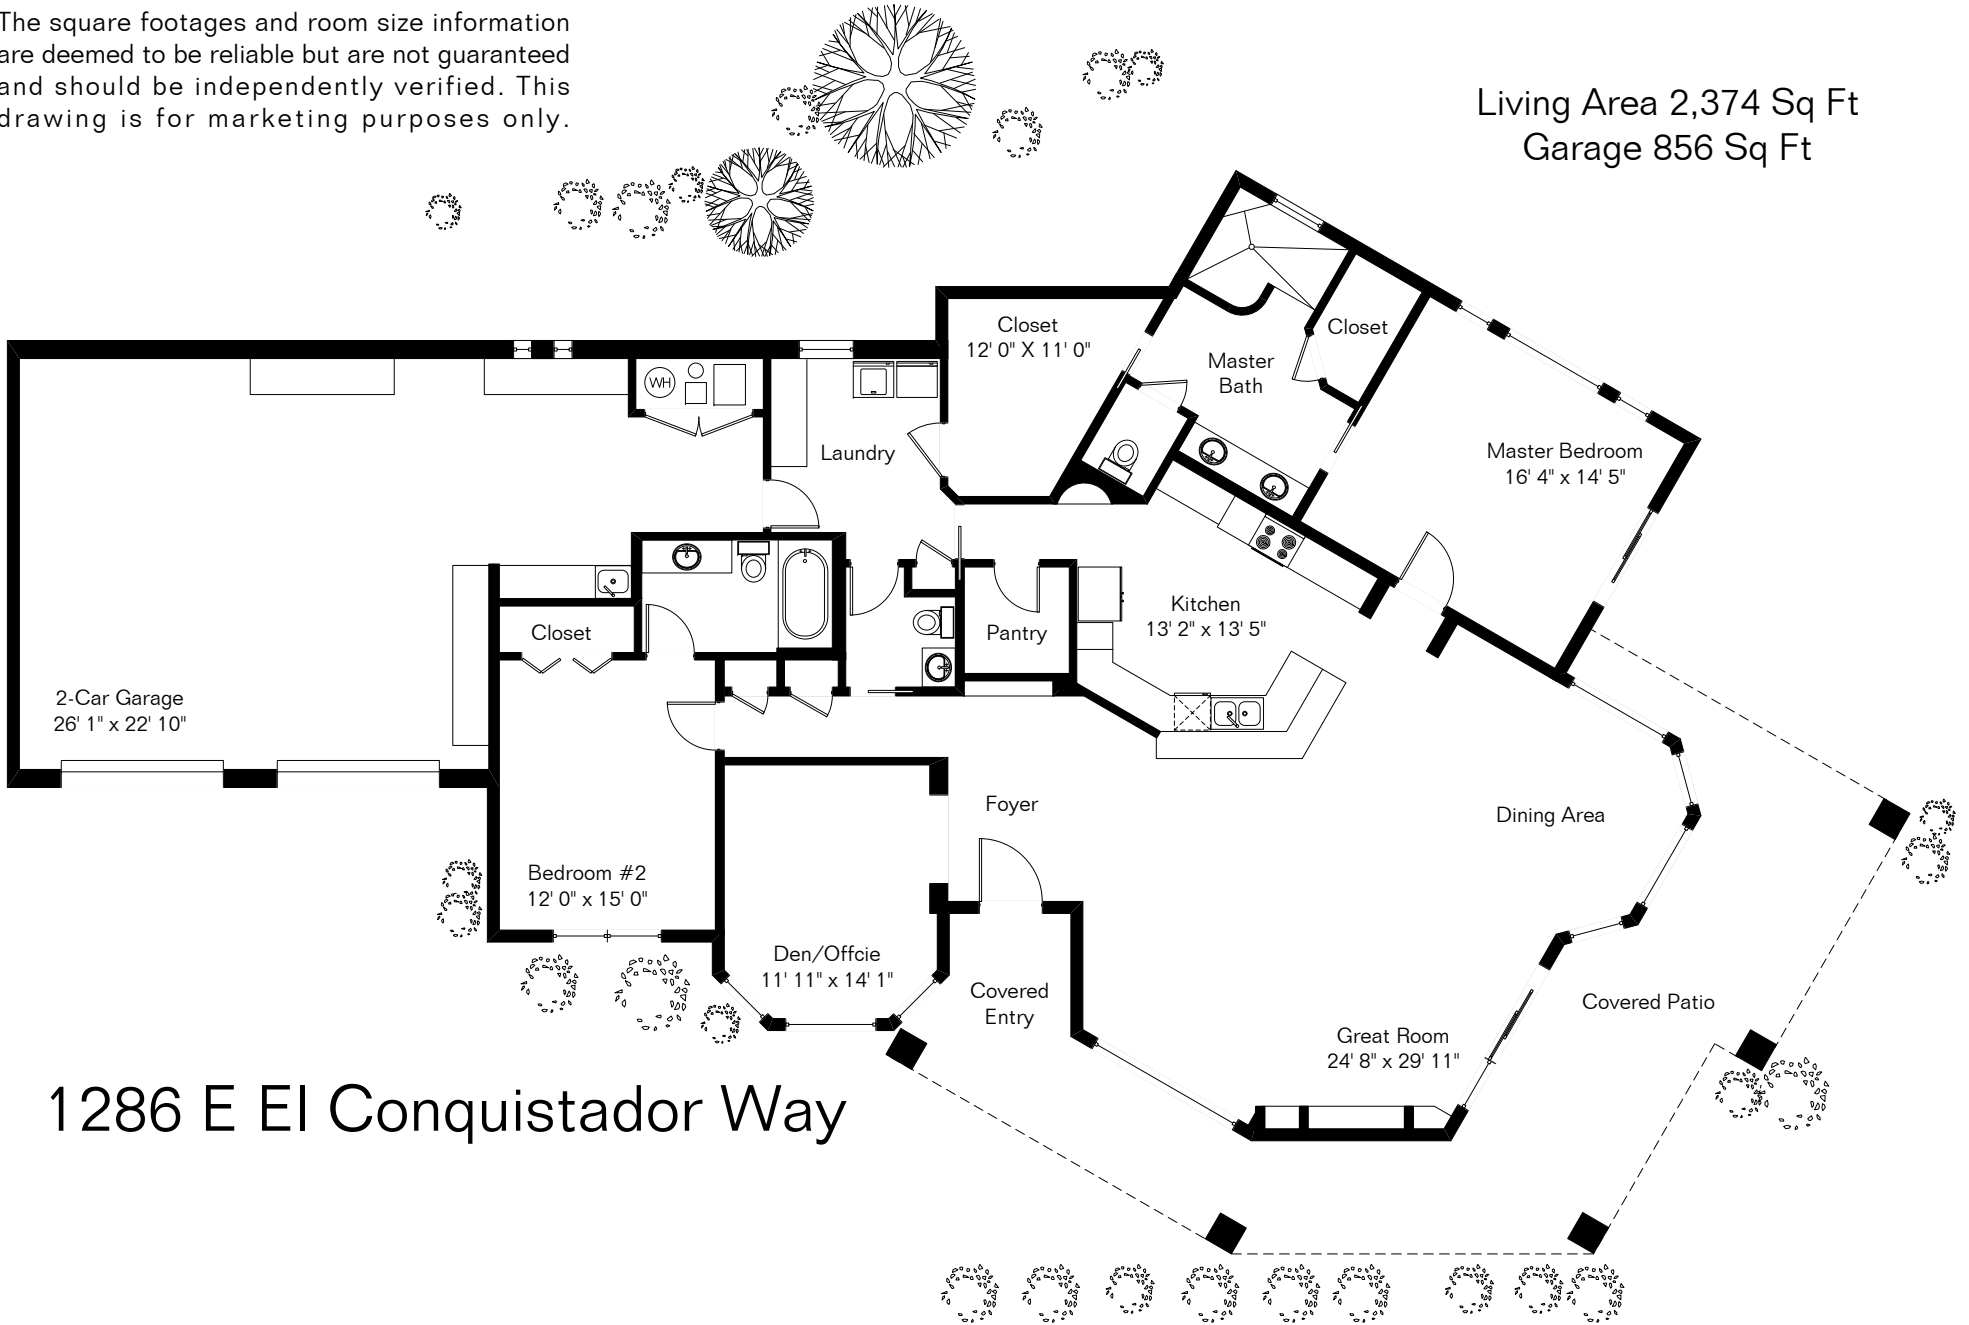

The square footages and room size information are deemed to be reliable but are not guaranteed and should be independently verified. This drawing is for marketing purposes only.

Living Area 2,374 Sq Ft
Garage 856 Sq Ft

1286 E El Conquistador Way

Site Visit March 2021

0 ft. 6 ft. 10 ft. 20 ft.

Copyright 2021 Floor Plans First! LLC
All Rights Reserved.

Floor Plans First!
See the Floor Plan First!
FloorPlansFirst.com™
(520) 881-1500